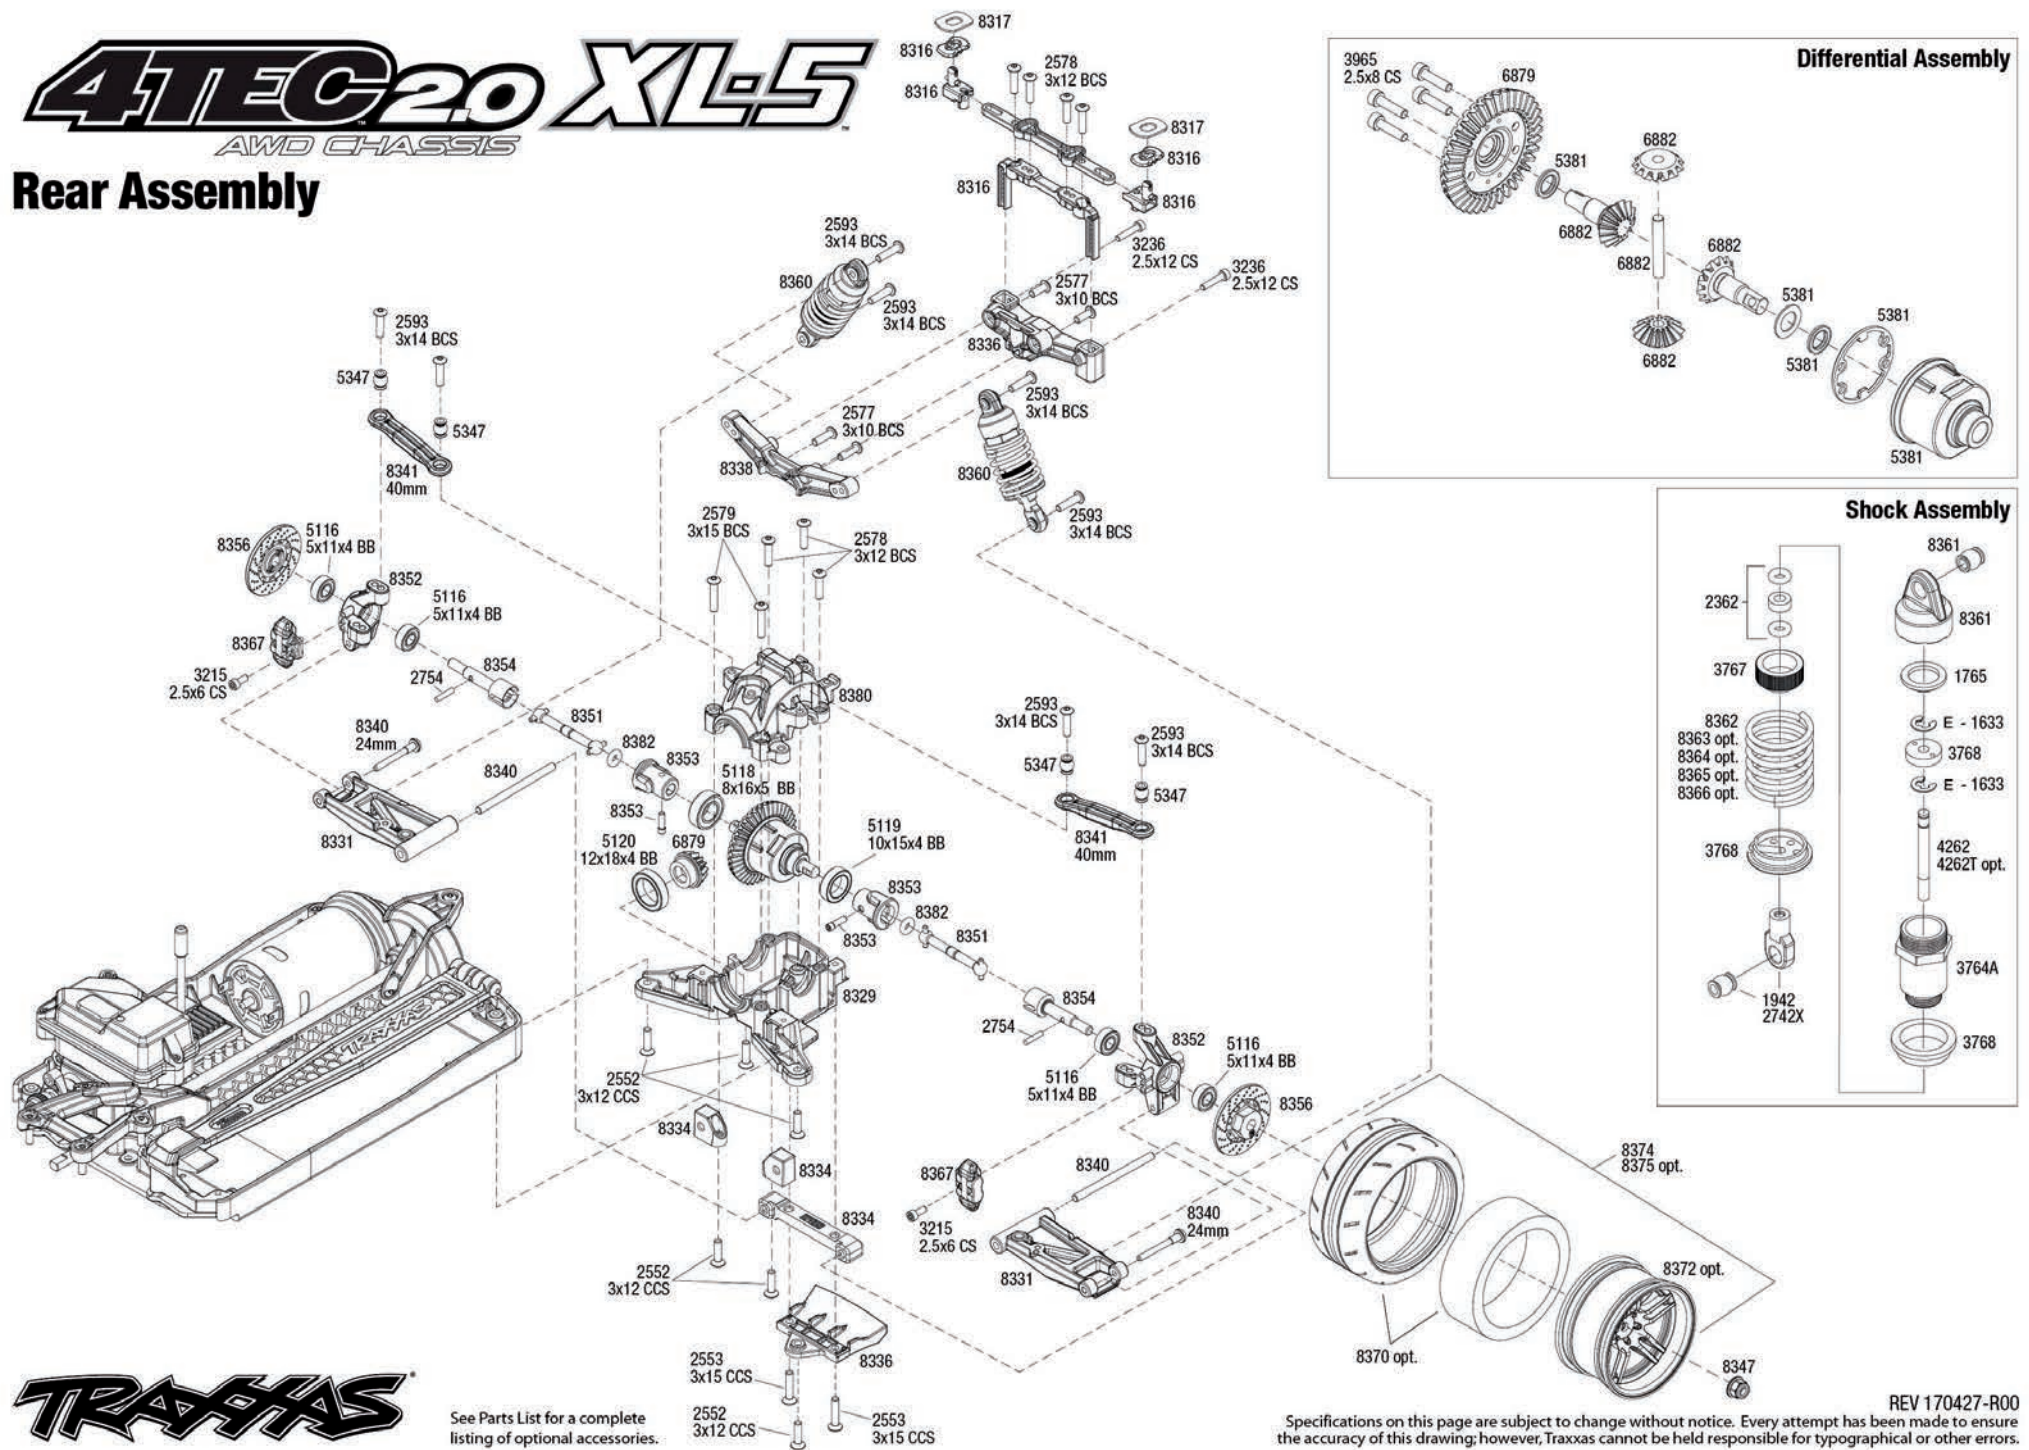

See Parts List for a complete listing of optional accessories.

TRAXXAS

Modular Assembly

4TEC 2.0 XL-5

AWD CHASSIS

Rear Assembly

See Parts List for a complete listing of optional accessories.

Specifications on this page are subject to change without notice. Every attempt has been made to ensure the accuracy of this drawing; however, Traxxas cannot be held responsible for typographical or other errors.