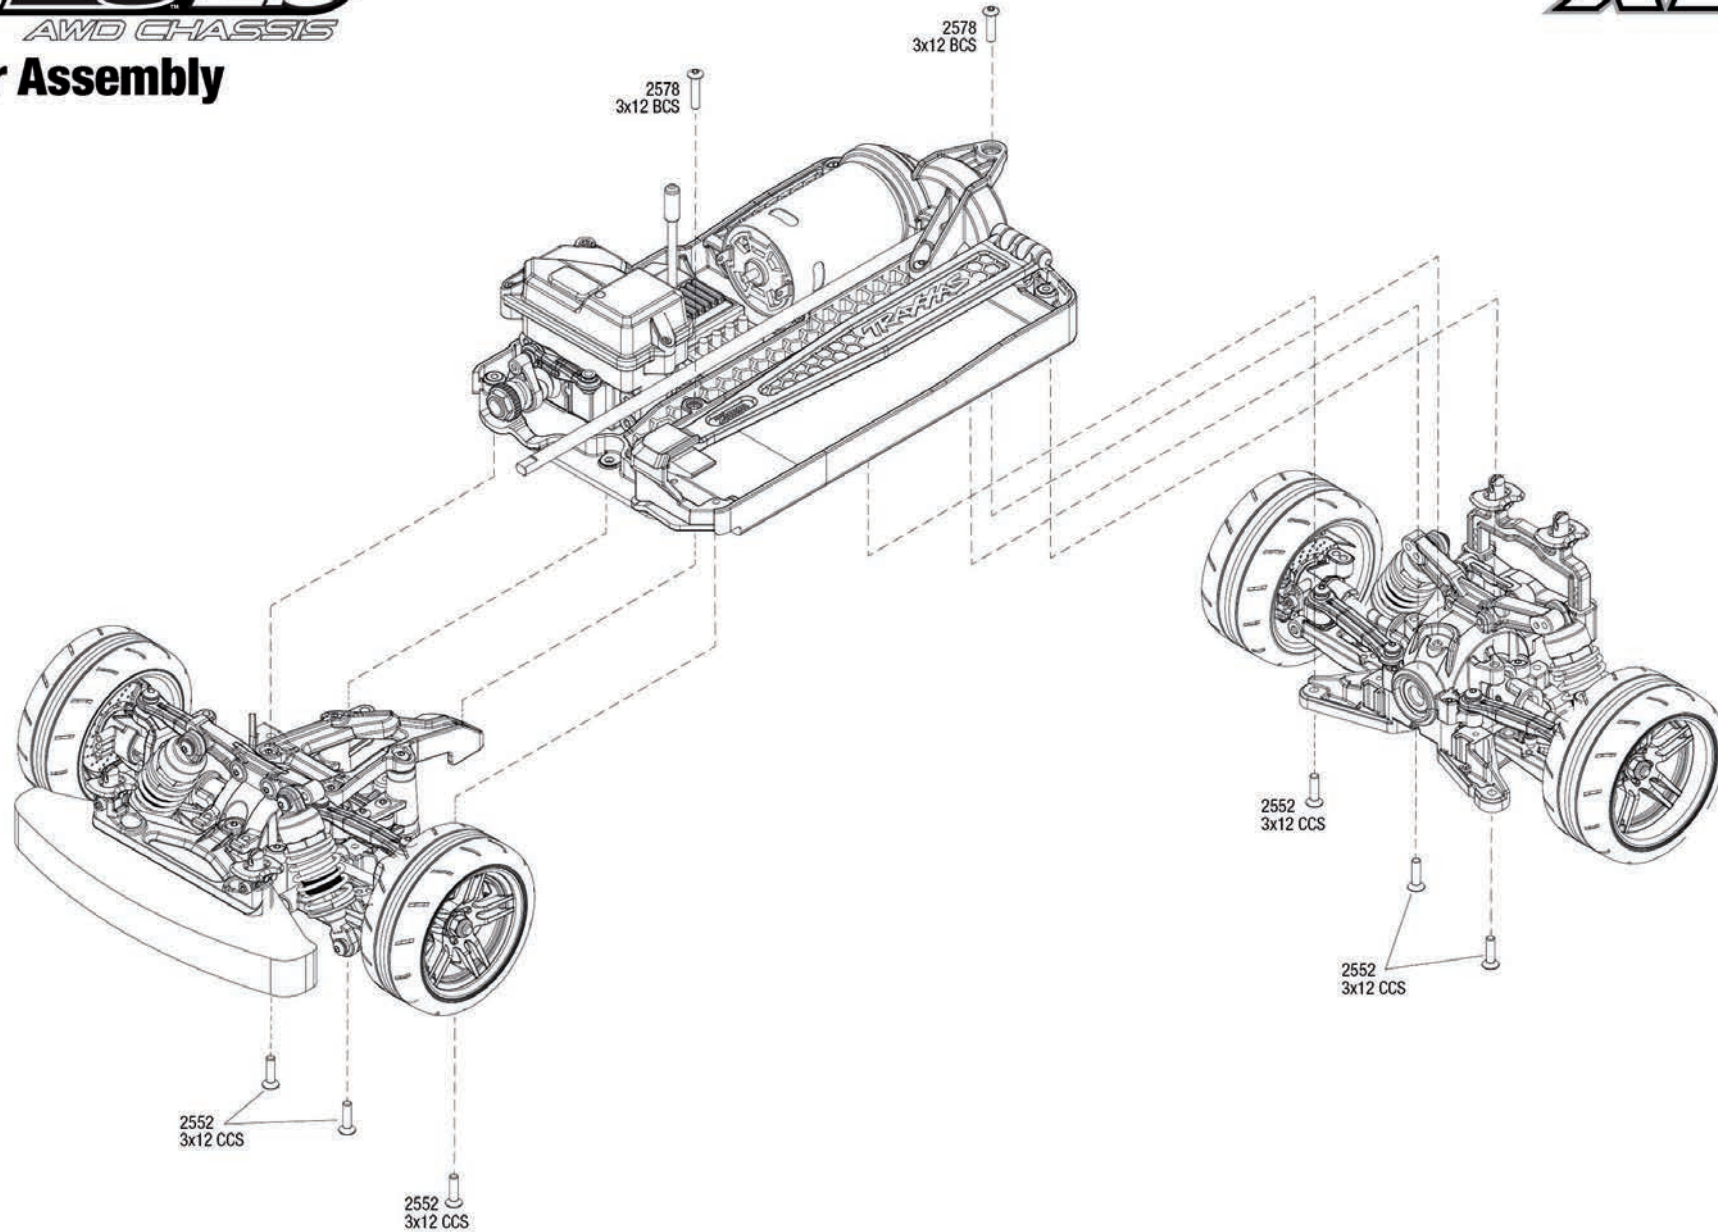

Modular Assembly