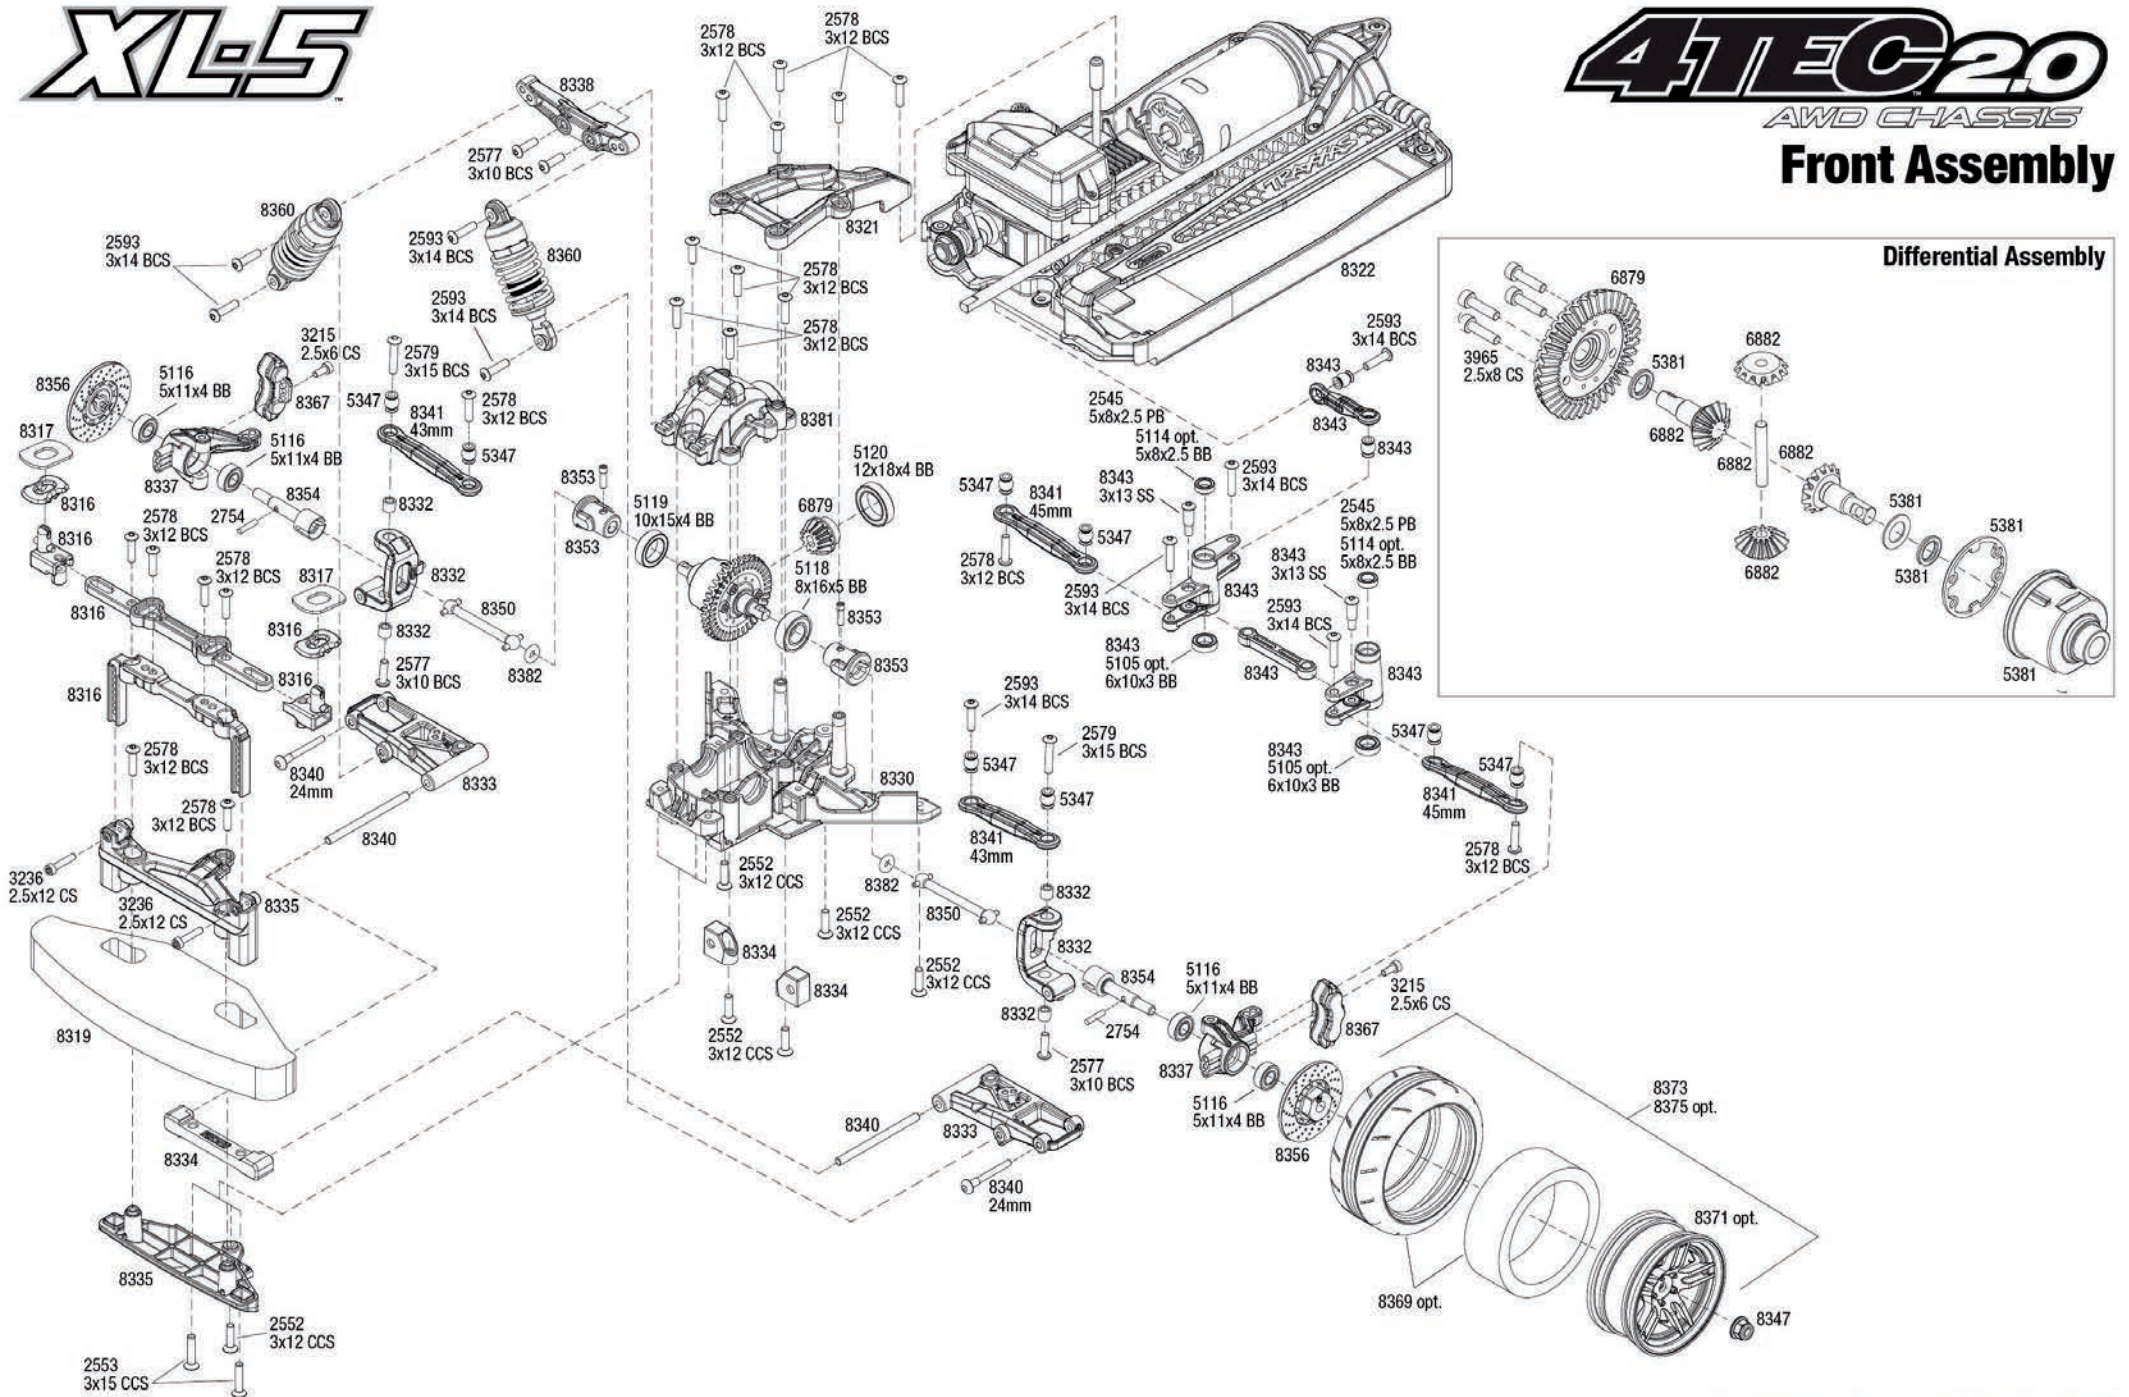

Chassis Assembly

See Parts List for a complete listing of optional accessories.

Specifications on this page are subject to change without notice. Every attempt has been made to ensure the accuracy of this drawing; however, Traxxas cannot be held responsible for typographical or other errors.

XL5

4TEC2.0

AWD CHASSIS

Front Assembly

REV 170427-R00

Specifications on this page are subject to change without notice. Every attempt has been made to ensure the accuracy of this drawing; however, Traxxas cannot be held responsible for typographical or other errors.

See Parts List for a complete listing of optional accessories.

TRAXXAS

Modular Assembly

4TEC 2.0 XL-5

AWD CHASSIS

Rear Assembly

See Parts List for a complete listing of optional accessories.

Specifications on this page are subject to change without notice. Every attempt has been made to ensure the accuracy of this drawing; however, Traxxas cannot be held responsible for typographical or other errors.