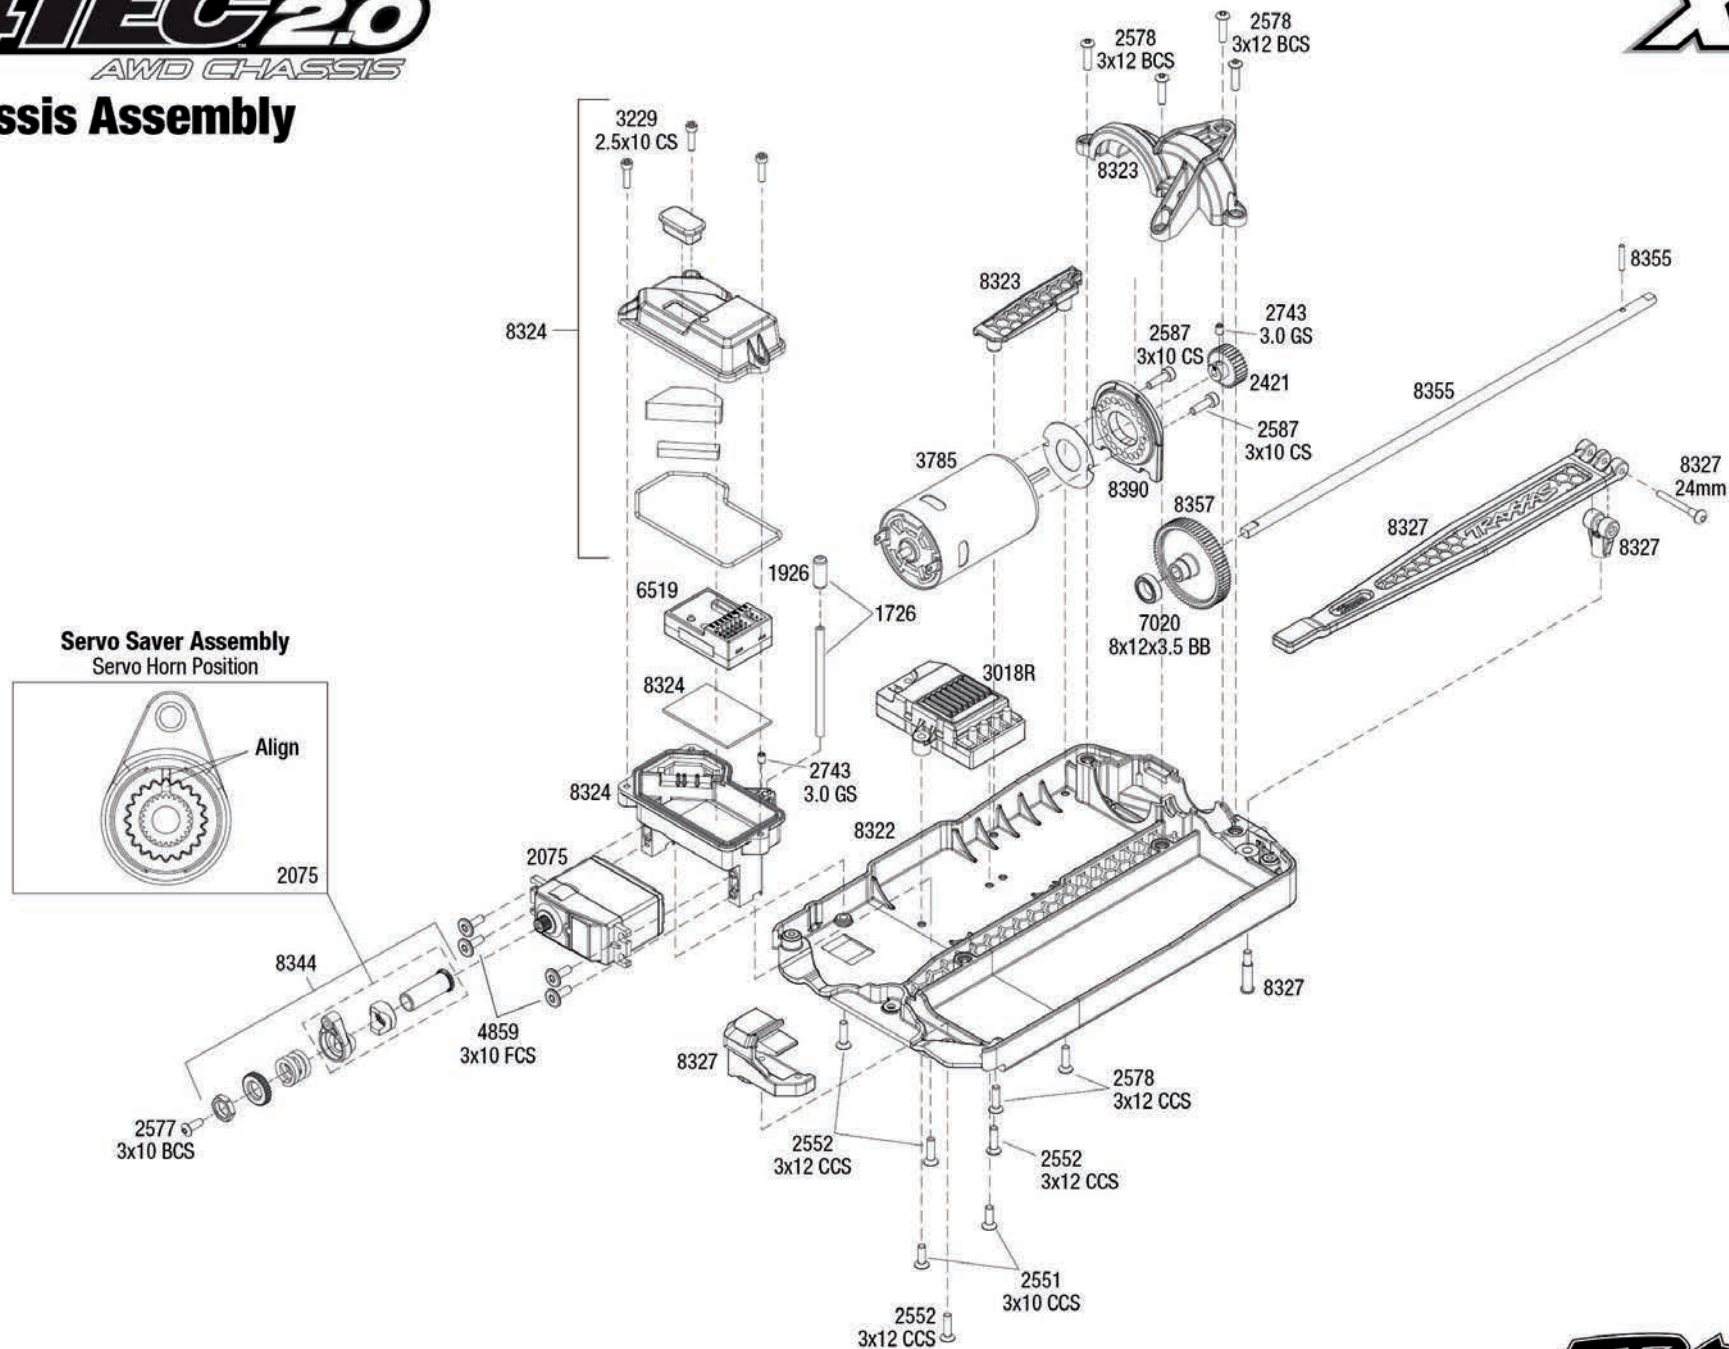

Chassis Assembly

See Parts List for a complete listing of optional accessories.

Specifications on this page are subject to change without notice. Every attempt has been made to ensure the accuracy of this drawing; however, Traxxas cannot be held responsible for typographical or other errors.

XL5

4TEC2.0

AWD CHASSIS

Front Assembly

REV 170427-R00

Specifications on this page are subject to change without notice. Every attempt has been made to ensure the accuracy of this drawing; however, Traxxas cannot be held responsible for typographical or other errors.

See Parts List for a complete listing of optional accessories.

TRAXXAS

Modular Assembly

4TEC 2.0 XL-5

AWD CHASSIS

Rear Assembly

See Parts List for a complete listing of optional accessories.

Specifications on this page are subject to change without notice. Every attempt has been made to ensure the accuracy of this drawing; however, Traxxas cannot be held responsible for typographical or other errors.

REV 170427-R00